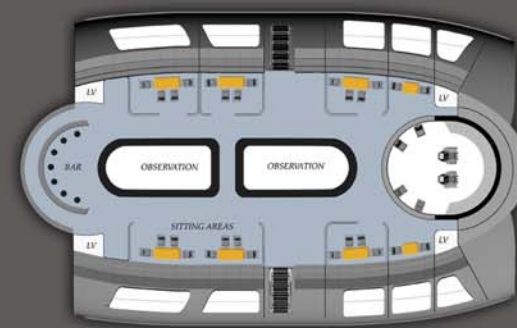

Worldwide Aeros Corp.

1734 Gage Road, Montebello, CA 90640
Tel. 818-344-3999
info@aerosml.com
www.aerosml.com

AEROSCRAFT MODEL AEROS ML866

A new paradigm in air transport is born with the advent of the Aeroscraft – an aircraft that utilizes adjustable buoyant and dynamic lift, creating unique capabilities beyond what is available from any other air platform today.

The Aeroscraft is designed and built on the basis of a new concept in flight. This remarkable idea grew out of the belief that

- *Luxurious Flying Experience*
- *Supreme Cabin Size*
- *Spectacular Aerial Views*
- *Helicopter Type Vertical Takeoff and Landing*
- *Hovering Capability*
- *Freedom from Airports*

The Fourth Dimension of Flight

Private

Executive

Commercial

there is a more comfortable way to fly than simply applying a luxury upgrade to an existing airframe and re-naming it.

The capabilities of the Aeroscraft lead to its unique functionality. Use the Aeroscraft as a private sky yacht, traveling beyond the ocean, or as a fully functional business office and conference center. The luxury appointment options are endless, limited only by your imagination. The Aeros design team will help translate your dreams into an airborne reality.

Speed Range	0-138 mph	0-222 kmh
Max Operating Altitude	0-12,000 ft	0-3,657 m
Max Range	3,100 mi	5,000 km
Overall Length	210 ft	64 m
Overall Width	118 ft	36 m
Overall Height	56 ft	17 m
Cabin Area	5,382 ft ²	500 m ²