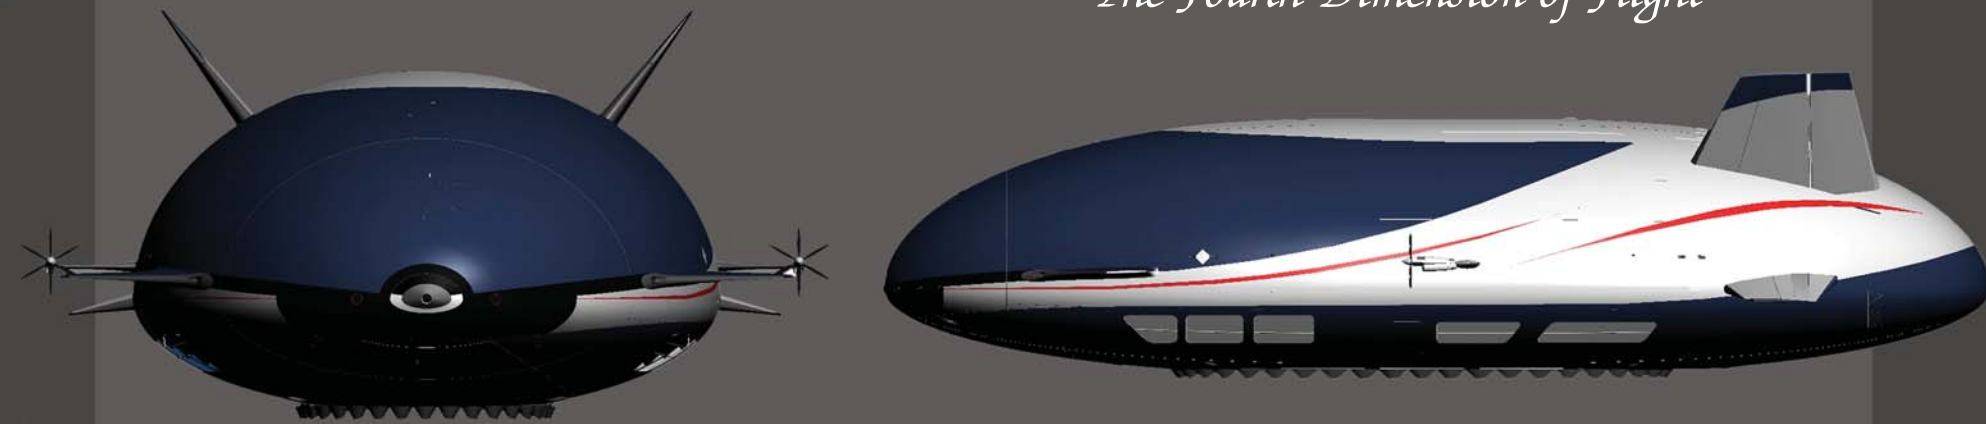

Worldwide Aeros Corp.

1734 Gage Road, Montebello, CA 90640
Tel. 818-344-3999
info@aerosml.com
www.aerosml.com

AEROSCRAFT MODEL AEROS ML866

A new paradigm in air transport is born with the advent of the Aeroscraft – an aircraft that utilizes adjustable buoyant and dynamic lift, creating unique capabilities beyond what is available from any other air platform today.

The Aeroscraft is designed and built on the basis of a new concept in flight. This remarkable idea grew out of the belief that

- *Luxurious Flying Experience*
- *Supreme Cabin Size*
- *Spectacular Aerial Views*
- *Helicopter Type Vertical Takeoff and Landing*
- *Hovering Capability*
- *Freedom from Airports*

The Fourth Dimension of Flight

Private

Executive

Commercial

there is a more comfortable way to fly than simply applying a luxury upgrade to an existing airframe and re-naming it.

The capabilities of the Aeroscraft lead to its unique functionality. Use the Aeroscraft as a private sky yacht, traveling beyond the ocean, or as a fully functional business office and conference center. The luxury appointment options are endless, limited only by your imagination. The Aeros design team will help translate your dreams into an airborne reality.

Speed Range	0-138 mph	0-222 kmh
Max Operating Altitude	0-12,000 ft	0-3,657 m
Max Range	3,100 mi	5,000 km
Overall Length	210 ft	64 m
Overall Width	118 ft	36 m
Overall Height	56 ft	17 m
Cabin Area	5,382 ft ²	500 m ²