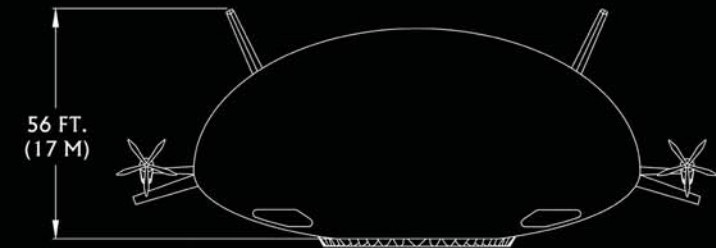

Worldwide Aeros Corp.

1734 Gage Road, Montebello, CA 90640
Tel. 818-344-3999
info@aerosml.com
www.aerosml.com

AEROSCRAFT MODEL AEROS ML866

A new paradigm in air transport is born with the advent of the Aeroscraft – an aircraft that utilizes adjustable buoyant and dynamic lift, creating unique capabilities beyond what is available from any other air platform today.

The Aeroscraft is designed and built on the basis of a new concept in flight. This remarkable idea grew out of the belief that

- *Luxurious Flying Experience*
- *Supreme Cabin Size*
- *Spectacular Aerial Views*
- *Helicopter Type Vertical Takeoff and Landing*
- *Hovering Capability*
- *Freedom from Airports*

Speed Range	0-138 mph	0-222 kmh
Max Operating Altitude	0-12,000 ft	0-3,657 m
Max Range	3,100 mi	5,000 km
Overall Length	210 ft	64 m
Overall Width	118 ft	36 m
Overall Height	56 ft	17 m
Cabin Area	5,382 ft ²	500 m ²