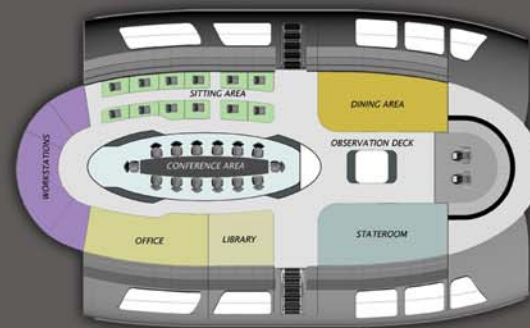

Worldwide Aeros Corp.

1734 Gage Road, Montebello, CA 90640
Tel. 818-344-3999
info@aerosml.com
www.aerosml.com

AEROSCRAFT MODEL AEROS ML866

A new paradigm in air transport is born with the advent of the Aeroscraft – an aircraft that utilizes adjustable buoyant and dynamic lift, creating unique capabilities beyond what is available from any other air platform today.

The Aeroscraft is designed and built on the basis of a new concept in flight. This remarkable idea grew out of the belief that

- *Luxurious Flying Experience*
- *Supreme Cabin Size*
- *Spectacular Aerial Views*
- *Helicopter Type Vertical Takeoff and Landing*
- *Hovering Capability*
- *Freedom from Airports*

The Fourth Dimension of Flight

Private

Executive

Commercial

there is a more comfortable way to fly than simply applying a luxury upgrade to an existing airframe and re-naming it.

The capabilities of the Aeroscraft lead to its unique functionality. Use the Aeroscraft as a private sky yacht, traveling beyond the ocean, or as a fully functional business office and conference center. The luxury appointment options are endless, limited only by your imagination. The Aeros design team will help translate your dreams into an airborne reality.

Speed Range	0-138 mph	0-222 kmh
Max Operating Altitude	0-12,000 ft	0-3,657 m
Max Range	3,100 mi	5,000 km
Overall Length	210 ft	64 m
Overall Width	118 ft	36 m
Overall Height	56 ft	17 m
Cabin Area	5,382 ft ²	500 m ²