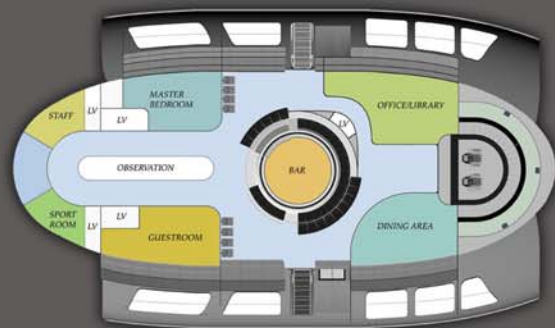

The Aeroscraft is designed and built on the basis of a new concept in flight. This remarkable idea grew out of the belief that

- *Luxurious Flying Experience*
- *Supreme Cabin Size*
- *Spectacular Aerial Views*
- *Helicopter Type Vertical Takeoff and Landing*
- *Hovering Capability*
- *Freedom from Airports*

The Fourth Dimension of Flight

Private

Executive

Commercial

there is a more comfortable way to fly than simply applying a luxury upgrade to an existing airframe and re-naming it.

The capabilities of the Aeroscraft lead to its unique functionality. Use the Aeroscraft as a private sky yacht, traveling beyond the ocean, or as a fully functional business office and conference center. The luxury appointment options are endless, limited only by your imagination. The Aeros design team will help translate your dreams into an airborne reality.

Speed Range	0-138 mph	0-222 kmh
Max Operating Altitude	0-12,000 ft	0-3,657 m
Max Range	3,100 mi	5,000 km
Overall Length	210 ft	64 m
Overall Width	118 ft	36 m
Overall Height	56 ft	17 m
Cabin Area	5,382 ft ²	500 m ²